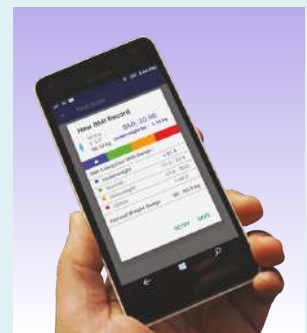

Person Weighing Scale : PAS BT SERIES

Electronic Person Weighing Scale with clear LED display, works on adaptor as well as 2 nos. of 1.5 V batteries. Compatible with Free Android App (Phoenix BMI App) that takes weight data from weighing scale via Bluetooth. App shows your health graphs like weight and BMI graphs and shows your normal/target health range. App also stores your health records and you can share your health records further by various apps. This app is available for free on the Google Playstore.

MAIN FEATURES :

- ◆ Bright Red LED display.
- ◆ Indication for stable weight
- ◆ Attractive and sturdy M.S. body.
- ◆ Equipped with precision strain gauge sensors.
- ◆ Auto Zero.
- ◆ 3-Key keyboard with audio indication.
- ◆ Easy to operate.
- ◆ In-built Bluetooth functionality and compatible Android App.
- ◆ Dimension: 330mm(L)X315mm(W)X39mm(H).
- ◆ Extremely low power consumption.
- ◆ Weight: 3.1Kg with packing.
- ◆ Operates on 2 AA sized (Pencil) cells or on AC Adapter.(2 Pencil cells and an AC Adaptor are supplied with the scale).